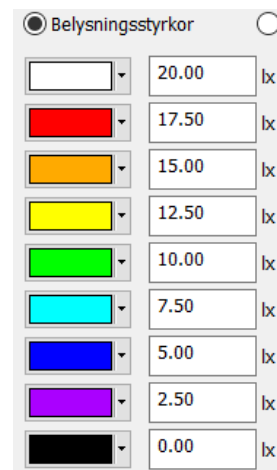

8m

Optik rundstrålande

C13499

15m

Nedan skala avser 13499

Artikelnummer

900590	ActiveLights IQ P S611220, 5-27W, 740, grey, FLX, M-class
900591	ActiveLights IQ P S611220, 5-27W, 830, grey, FLX, M-class
900592	ActiveLights IQ P S611220, 5-27W, 740, grey, FLX, P-class
900593	ActiveLights IQ P S611220, 5-27W, 830, grey, FLX, P-class
900594	ActiveLights IQ P S611220, 5-27W, 740, grey, FLX, Framåt/bred
900595	ActiveLights IQ P S611220, 5-27W, 830, grey, FLX, Framåt/bred
900596	ActiveLights IQ P S611220, 5-27W, 740, grey, FLX, Rundlysande
900597	ActiveLights IQ P S611220, 5-27W, 830, grey, FLX, Rundlysande