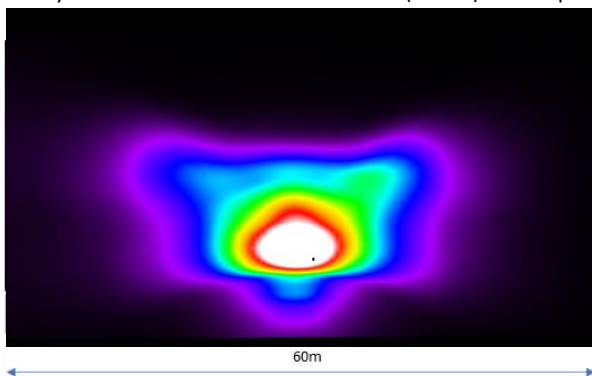

Asymmetriska linser Stradella M-class (17223) 6m stolpe

Belysningsstyrkor	
☐	15.00 lx
☐	13.13 lx
☐	11.25 lx
☐	9.38 lx
☐	7.50 lx
☐	5.63 lx
☐	3.75 lx
☐	1.88 lx
☐	0.00 lx

LED: Fortimo FastFlex LED 4x8up
PR G5
FWHM: asymmetric
Peak intensity: 0.9 cd/lm
Efficiency: 96 %
LEDs/each optic: 1
Light colour: White
DATASHEET Photometric files

Tekniska data

ActiveLights Basic 27W	2 st Philips Fastflex 2x8 G5, 27W, 2900 lumen	2,8 kg 280x240x35mm
Art.nr	900005 (komplett armatur, 8m kabel och FLX-fäste)	
Ljusegenskaper:	3000 Kelvin Ra 80, SDCM 5, L90 B10 100 000 h	
Projicerad vindyta	0,011 m2	
Matningsspänning:	Drivdon, 230 VAC, armatur 22-54 VDC, Nattsänkning, Klass II (externt drivdon)	
Total effektförbrukning:	27 W	
Transientskydd:	4 kV line-line, 6 kV line-earth. 10 kV finns som tillval	
Armaturhus:	Pressgjuten aluminium, RAL 9006 grå alt. RAL 9005 svart som tillval	
Glas:	Polykarbonat IK10+ vandsäkert glas	
Kapslingsklass:	IP 66	
Montering:	Ställbart FLX-fäste för 48-60mm anslutning	
Övrigt:	Armatur kommer med färdigkopplad 8m kabel och monterat FLX-fäste	
Tillverkningsland:	Utvecklad och tillverkad i Sverige	
Garanti:	7 år