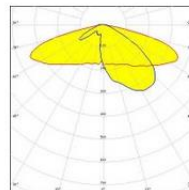

C13301_STRADA-2X2-T3